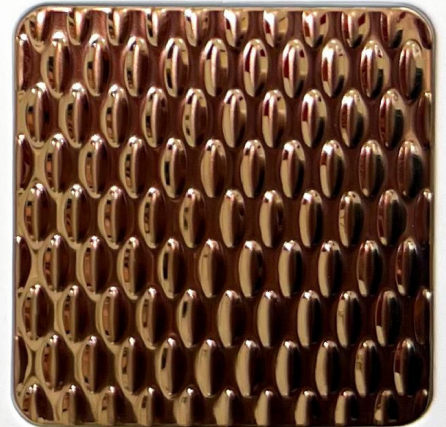

CT10-69

8K小水波纹
Mirror Silver Small Water Ripple

CT10-70

8K钛金蜂窝
Mirror Gold Honeycomb

CT10-71

8K玫瑰金小米粒
Mirror Rose Gold Small Rice Grain

CT10-72

Note: Due to the coating process, slight color differences may occur. Please refer to the actual product.

Best-Selling in Stock
Decorative Stainless Steel — We Deliver More Than Just Color

拉丝红古铜抗指纹 (水镀)
Hairline Antique Copper (Chemical)+AFP **CT10-73**

拉丝红古铜哑光 (水镀)
Hairline Antique Copper (Chemical) Matt **CT10-74**