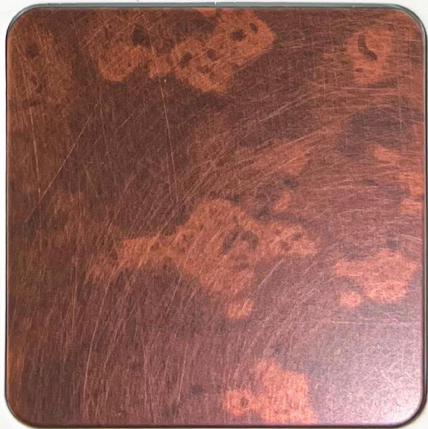

仿古做旧⑤
Antique No.5 **CT10-83**